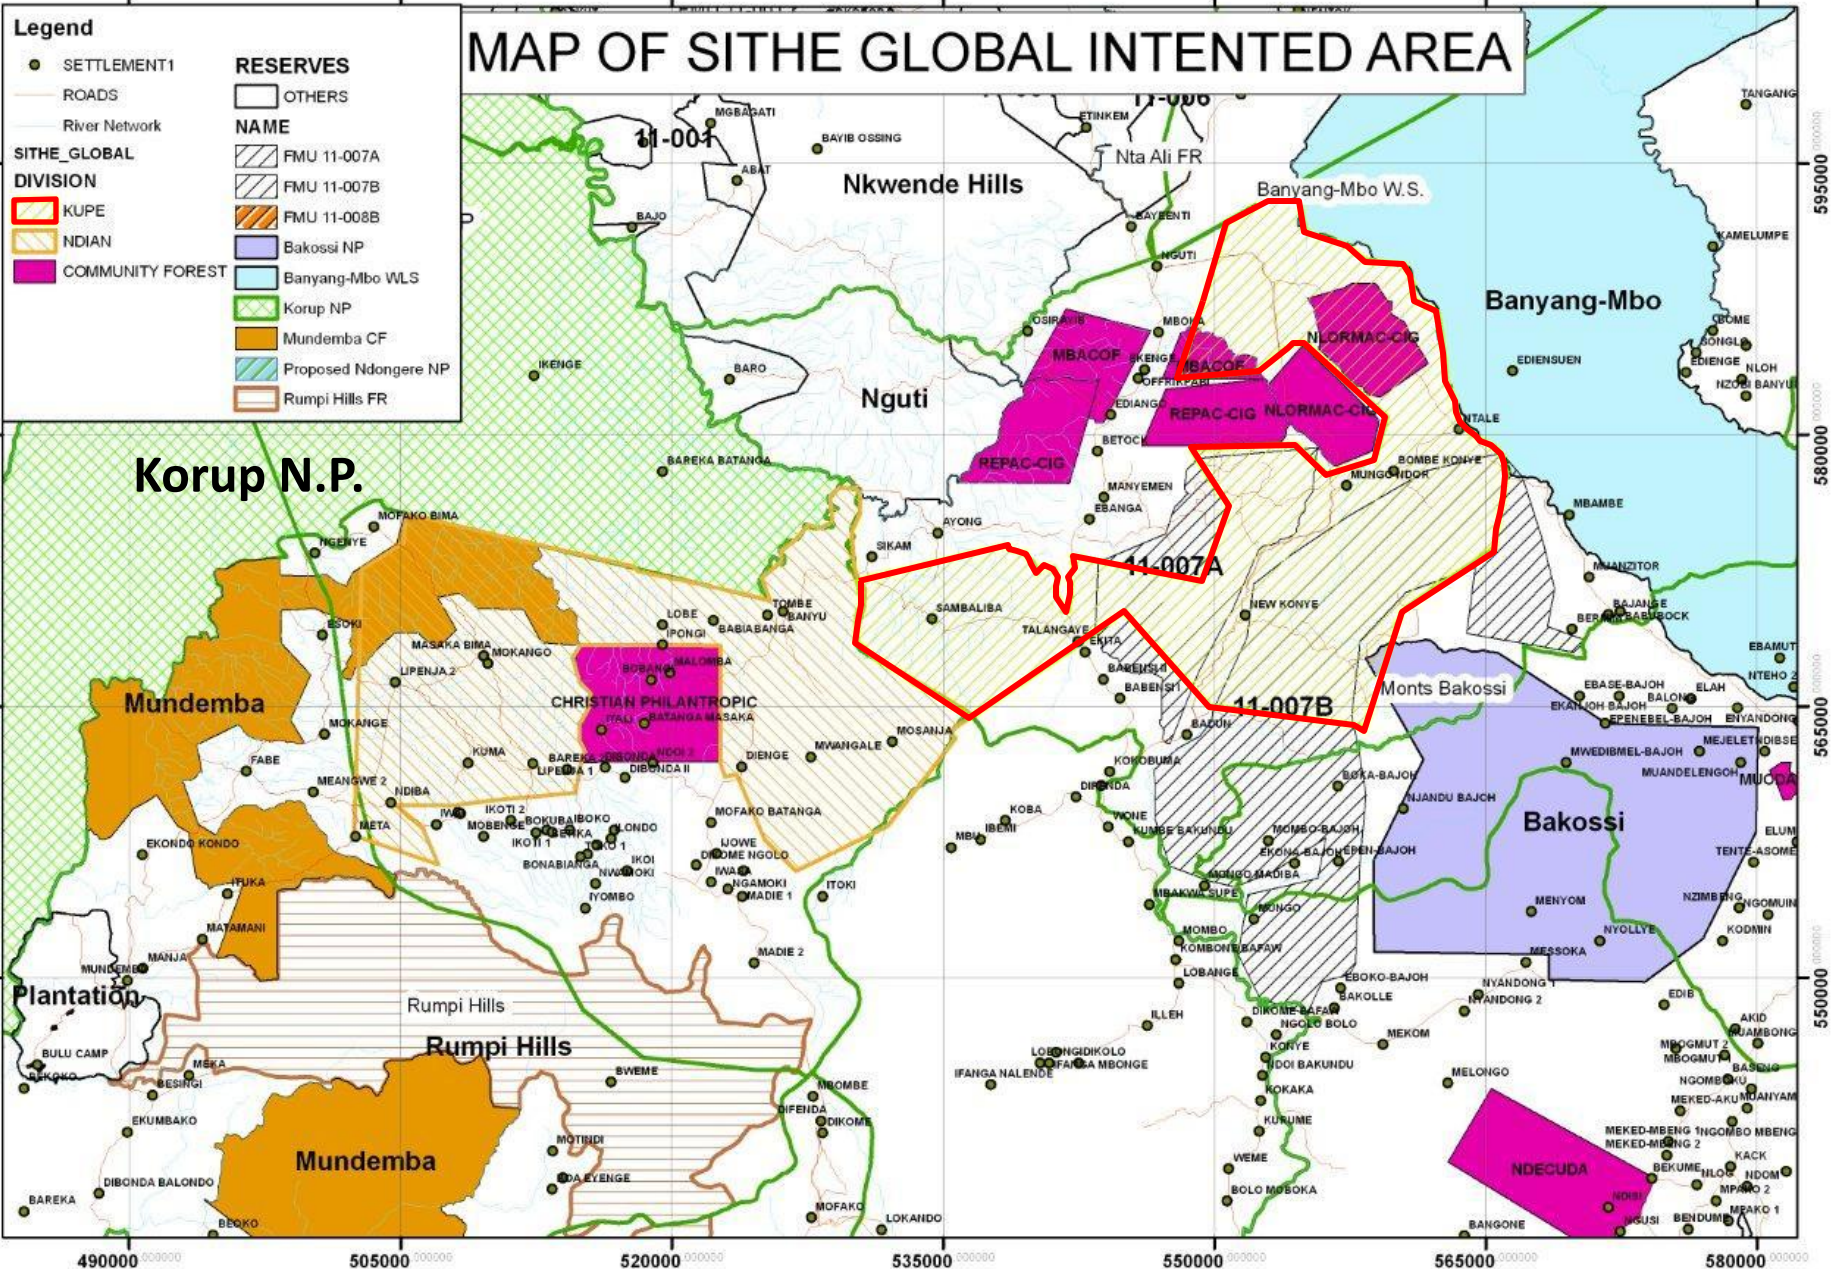

MAP OF SITHE GLOBAL INTENTED AREA

Legend

- SETTLEMENT1
- ROADS
- River Network

SITHE_GLOBAL DIVISION

- KUPE
- NDIAN
- COMMUNITY FOREST

RESERVES

- OTHERS

NAME

- ▨ FMU 11-007A
- ▨ FMU 11-007B
- ▨ FMU 11-008B
- Bakossi NP
- Banyang-Mbo WLS
- Korup NP
- Mundemba CF
- Proposed Ndongere NP
- Rumpi Hills FR

490000 500000 510000 520000 530000 540000 550000 560000 570000 580000

Nigeria

Cameroon

Cross River National Park (Okwangwo Div.)

Takamanda Forest Reserve (Prop. National Park)

Afi Mountain Wildlife Sanctuary

Cross River National Park (Oban Div.)

Mone River Forest Reserve

Approximate area of proposed SGSO oil palm plantation

Korup National Park

Gulf of Guinea

Bioko (Eq. Guinea)

Sangha River

Niger River