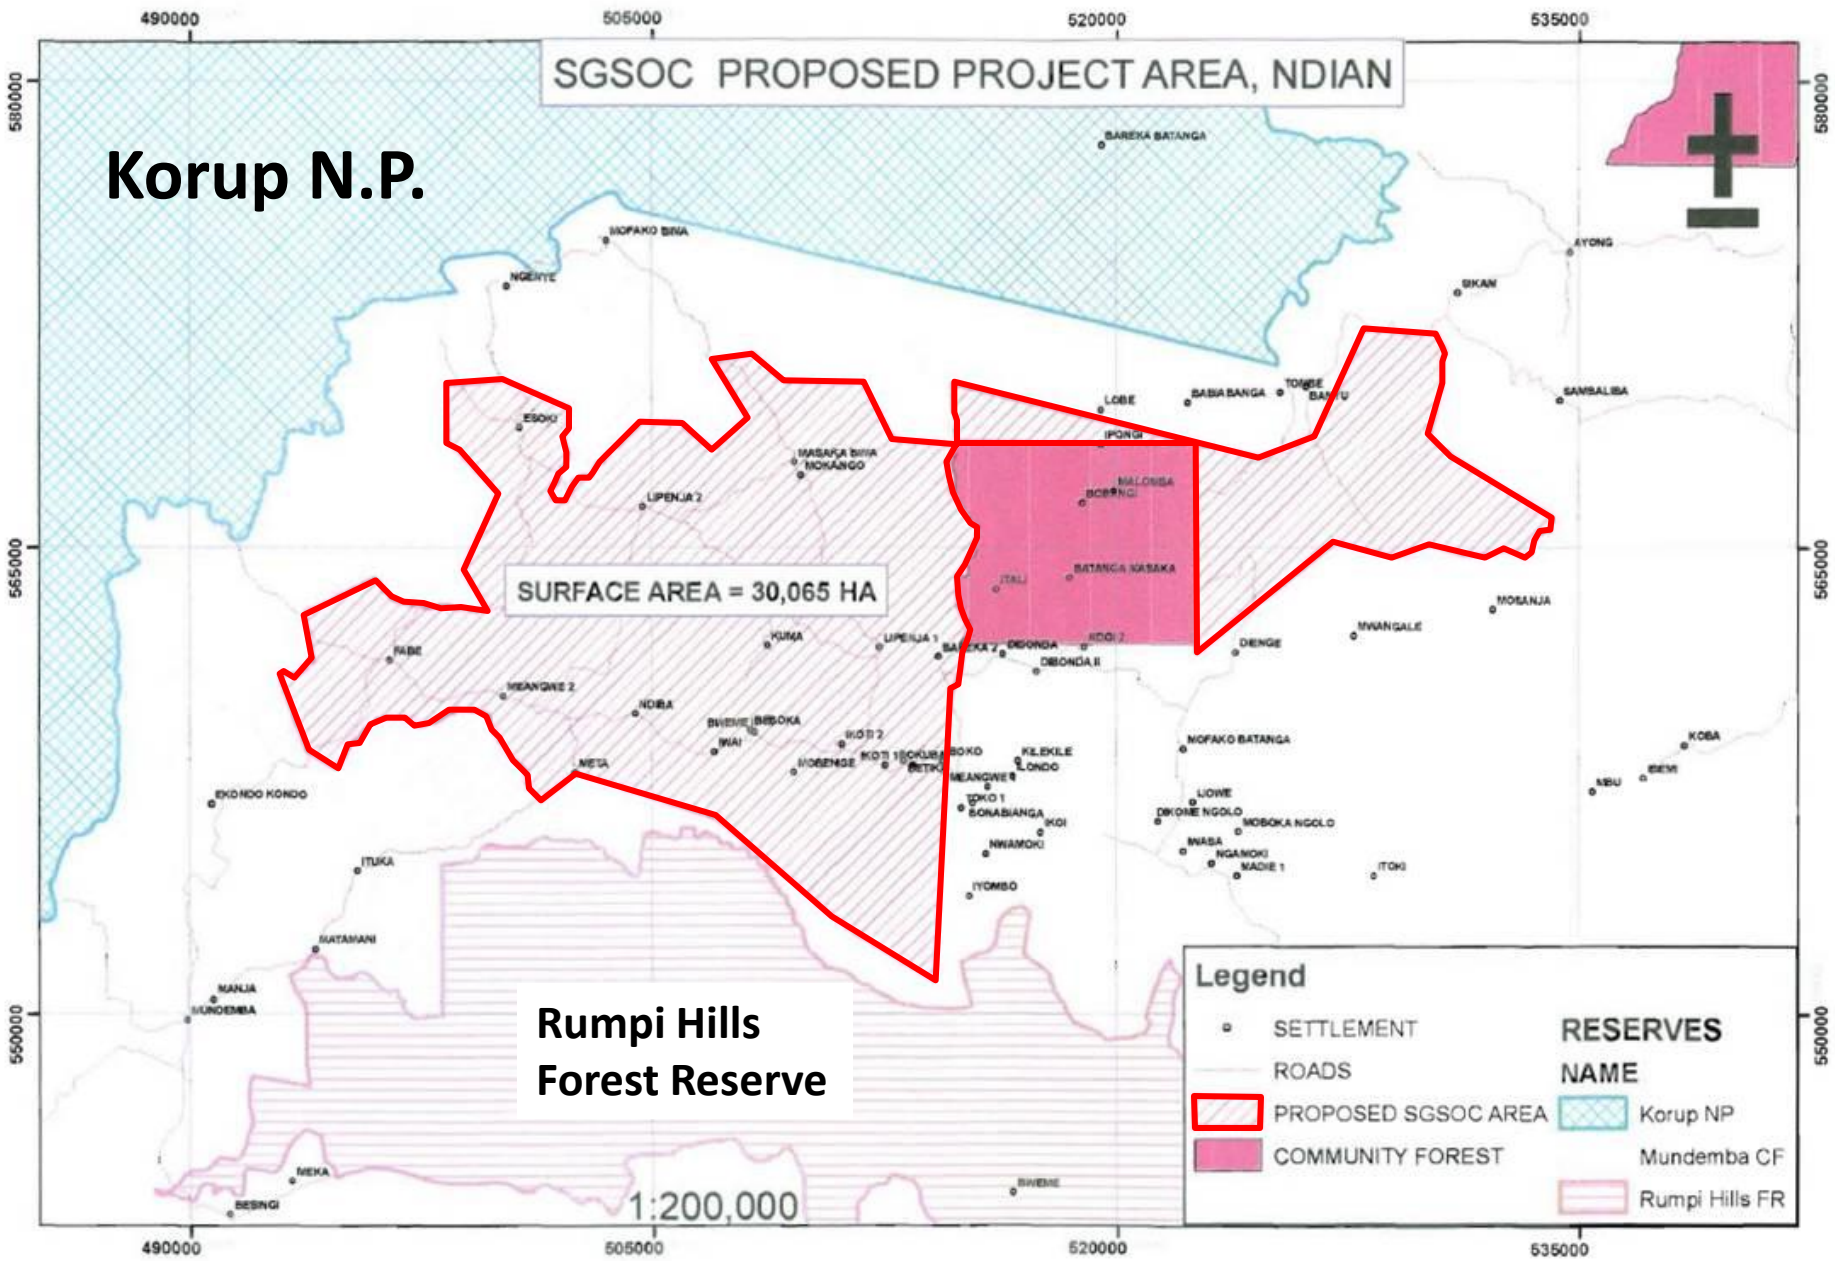

MAP OF SITHE GLOBAL INTENTED AREA

Legend

- SETTLEMENT1
- ROADS
- River Network

SITHE_GLOBAL DIVISION

- KUPE
- NDIAN
- COMMUNITY FOREST

RESERVES

- OTHERS

NAME

595000 590000 585000 580000 575000 570000 565000 560000 555000 550000

595000 590000 585000 580000 575000 570000 565000 560000 555000 550000

0 20 40 80 Kilometers

- Protected Areas**
- National Park
 - Wildlife Sanctuary
 - Forest Reserve
 - Protected Zone
 - Community Forest
 - Proposed Reserve

Nigeria

Cameroon

Cross River National Park (Okwangwo Div.)

Takamanda Forest Reserve (Prop. National Park)

Afi Mountain Wildlife Sanctuary

Cross River National Park (Oban Div.)

Mone River Forest Reserve

Approximate area of proposed SGSO oil palm plantation

Korup National Park

Gulf of Guinea

Bioko (Eq. Guinea)

Sangha River

Niger River