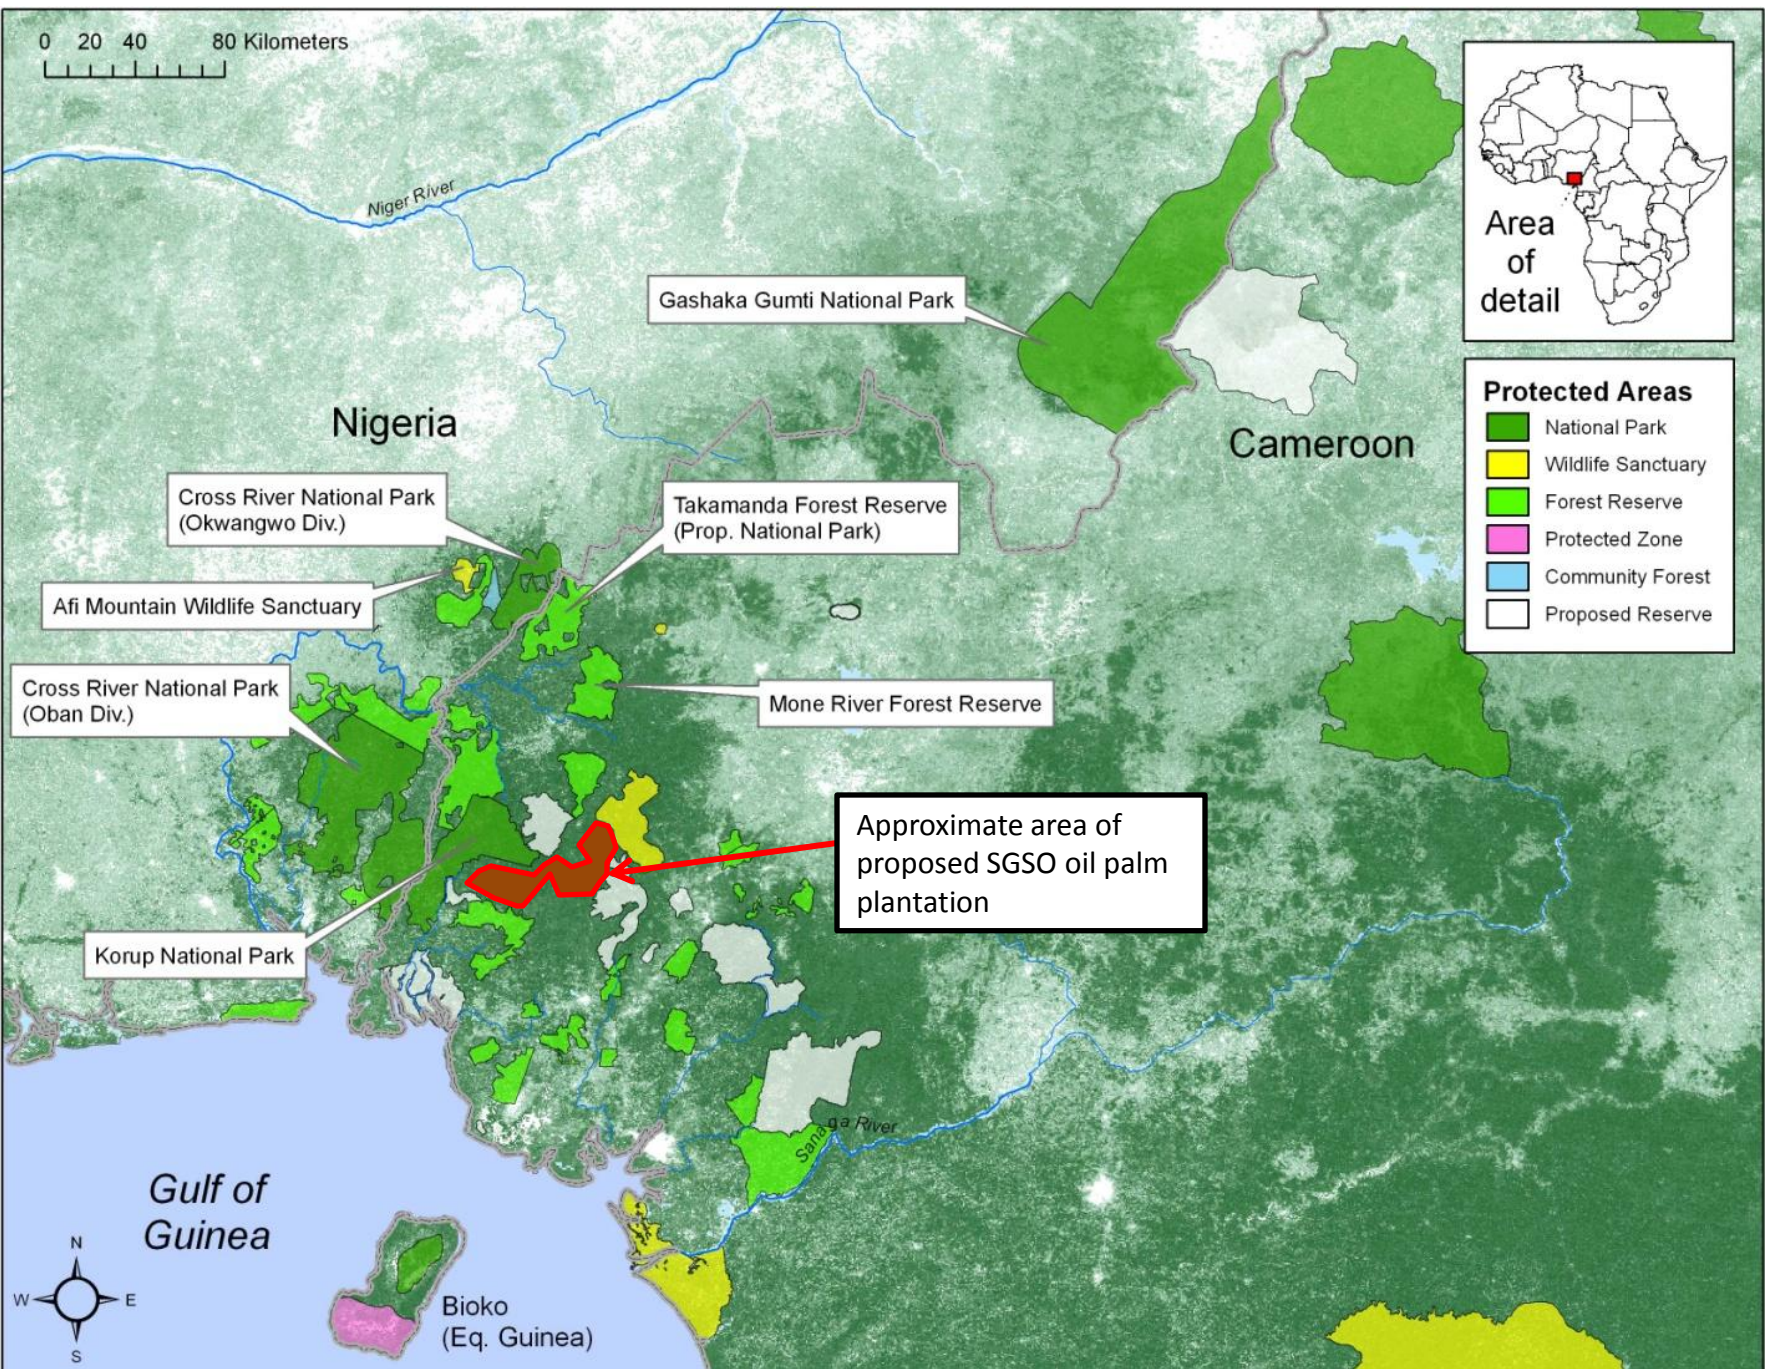

0 20 40 80 Kilometers